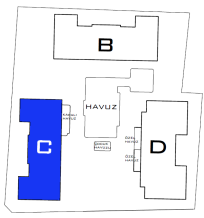

B-BLOK

Fiyat Listesi (Lansman)

	(25) (4+1) 257.00 m ² SOLD		(29) SOLD			(32) (4+1) 257 m ² SOLD		
Çatı Katı								
3. Kat	(25) Dublex Alt Kat 47.50 m ² SOLD	(26) (1+1) 49 m ² SOLD	(27) SOLD	(28) (1+1) 46,50 m ² SOLD	(29) SOLD	(30) (1+1) 44.30 m ² 229.000€	(31) (1+1) 49.00 m ² SOLD	(32) Dublex Alt Kat (4+1) 257 m ² SOLD
2. Kat	(17) (1+1) 47.00 m ² 211.500€	(18) SOLD	(19) (1+1) 44,50 m ² SOLD (M)	(20) (1+1) 47,50 m ² SOLD (M)	(21) (1+1) 47.50 m ² SOLD (M)	(22) (1+1) 44.50 m ² SOLD	(23) SOLD	(24) (1+1) 47.00 m ² 212.500€
1. Kat	(9) (1+1) 47.00 m ² 205.500€	(10) SOLD	(11) (1+1) 44,50 m ² SOLD	(12) SOLD	(13) (1+1) 47.50 m ² SOLD	(14) (1+1) 44.30 m ² 219.000€	(15) SOLD	(16) (1+1) 47.00 m ² 206.500€
Zemin Kat	(1) (1+1) 47.00 m ² 199.500€	(2) (1+1) 49.00 m ² SOLD	(3) (1+1) 44,50 m ² SOLD	(4) (1+1) 47,50 m ² SOLD	(5) (1+1) 47.50 m ² SOLD	(6) (1+1) 44,50 m ² SOLD	(7) (1+1) 49.00 m ² SOLD	(8) (1+1) 47.00 m ² 199.500€

Bahçe Kat

Sosyal Alan

Fiyat Listesi

Çatı Katı	(25) (2+1) 110 m ² SOLD	(26) (3+1) 156 m ² SOLD	(27) SOLD	(28) (1+1) 48 m ² SOLD	(29) (1+1) 48 m ² SOLD	(30) (1+1) 51 m ² SOLD	(31) (4+1) 236 m ² SOLD	
3. Kat	(24) (1+1) 53 m ² 241.500€	(25) Dublex Alt Kat 47 m ² SOLD	(26) Dublex Alt Kat 40 m ² SOLD	(27) SOLD	(28) (1+1) 48 m ² SOLD	(29) (1+1) 48 m ² SOLD	(30) (1+1) 51 m ² SOLD	(31) Dublex Alt Kat 47 m ² SOLD
2. Kat	(16) (1+1) 53 m ² SOLD	(17) ⓘ (1+1) 48 m ² 259.000€	(18) (1+1) 40 m ² SOLD	(19) (1+1) 40 m ² SOLD	(20) (1+1) 40 m ² SOLD	(21) (1+1) 40 m ² SOLD	(22) (1+1) 43 m ² 220.000€	(23) (1+1) 47 m ² SOLD
1. Kat	(9) (1+1) 53 m ² 229.500€	(10) (1+1) 48 m ² SOLD	(11) (1+1) 40 m ² SOLD	(12) (1+1) 40 m ² SOLD	(13) (1+1) 40 m ² SOLD	(14) (1+1) 40 m ² SOLD	(15) SOLD	
Zemin Kat	(1) (1+1) 53 m ² 223.500€	(2) (M) (1+1) 48 m ² SOLD	(3) (1+1) 40 m ² SOLD	(4) (1+1) 40 m ² SOLD	(5) (1+1) 48 m ² SOLD	(6) SOLD	(7) (1+1) 43 m ² SOLD	(8) (1+1) 47 m ² SOLD